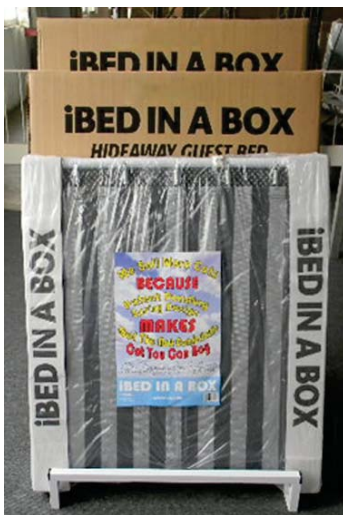

# iBED IN A BOX

## IN STORE DISPLAY RACK

The best way to showcase iBeds in store

Holds **3** iBeds

- Easy set up
- **Increases sales**
- Saves space

Call for pricing.

Model #	MSRP	Container Quantity			Package Shipping Dimensions				Master Ctn	Product Dimensions			
		20'	40'	40' HQ	Height (In)	Length (In)	Width (In)	Weight (Lbs)		Length (In)	Height (In)	Width (In)	Weight (Lbs)
FPB-3S1	N/A	260	520	600	8	31.5	27.5	18.3	1	30.6	21.5	27	16