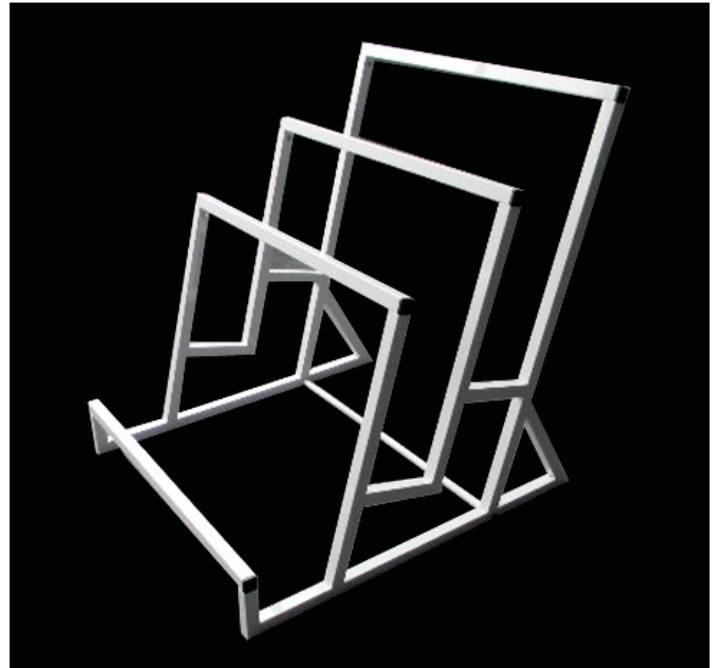

# iBED IN A BOX

## IN STORE DISPLAY RACK

The best way to showcase iBeds in store

Holds **3** iBeds

- Easy set up
- **Increases sales**
- Saves space

Call for pricing.

Model #	MSRP	Container Quantity			Package Shipping Dimensions				Master Ctn	Product Dimensions			
		20'	40'	40' HQ	Height (In)	Length (In)	Width (In)	Weight (Lbs)		Length (In)	Height (In)	Width (In)	Weight (Lbs)
FPB-3S1	N/A	260	520	600	8	31.5	27.5	18.3	1	30.6	21.5	27	16